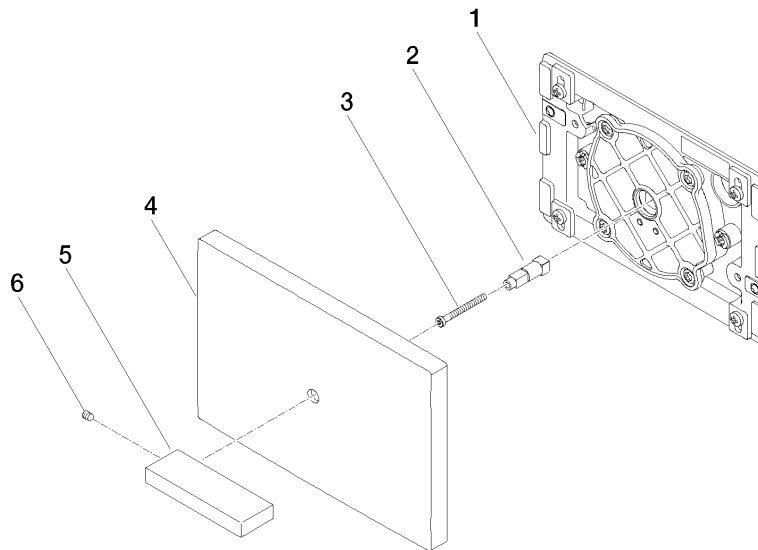

Cover plate for the concealed WC cistern made by TeCe - Champagne (22kt Gold)

IMO

12 660 979
mm [inches]

Cover plate for the concealed WC cistern made by TeCe - Champagne (22kt Gold)

IMO

12 660 979
Parts for other
finishes can be found
here: Chrome